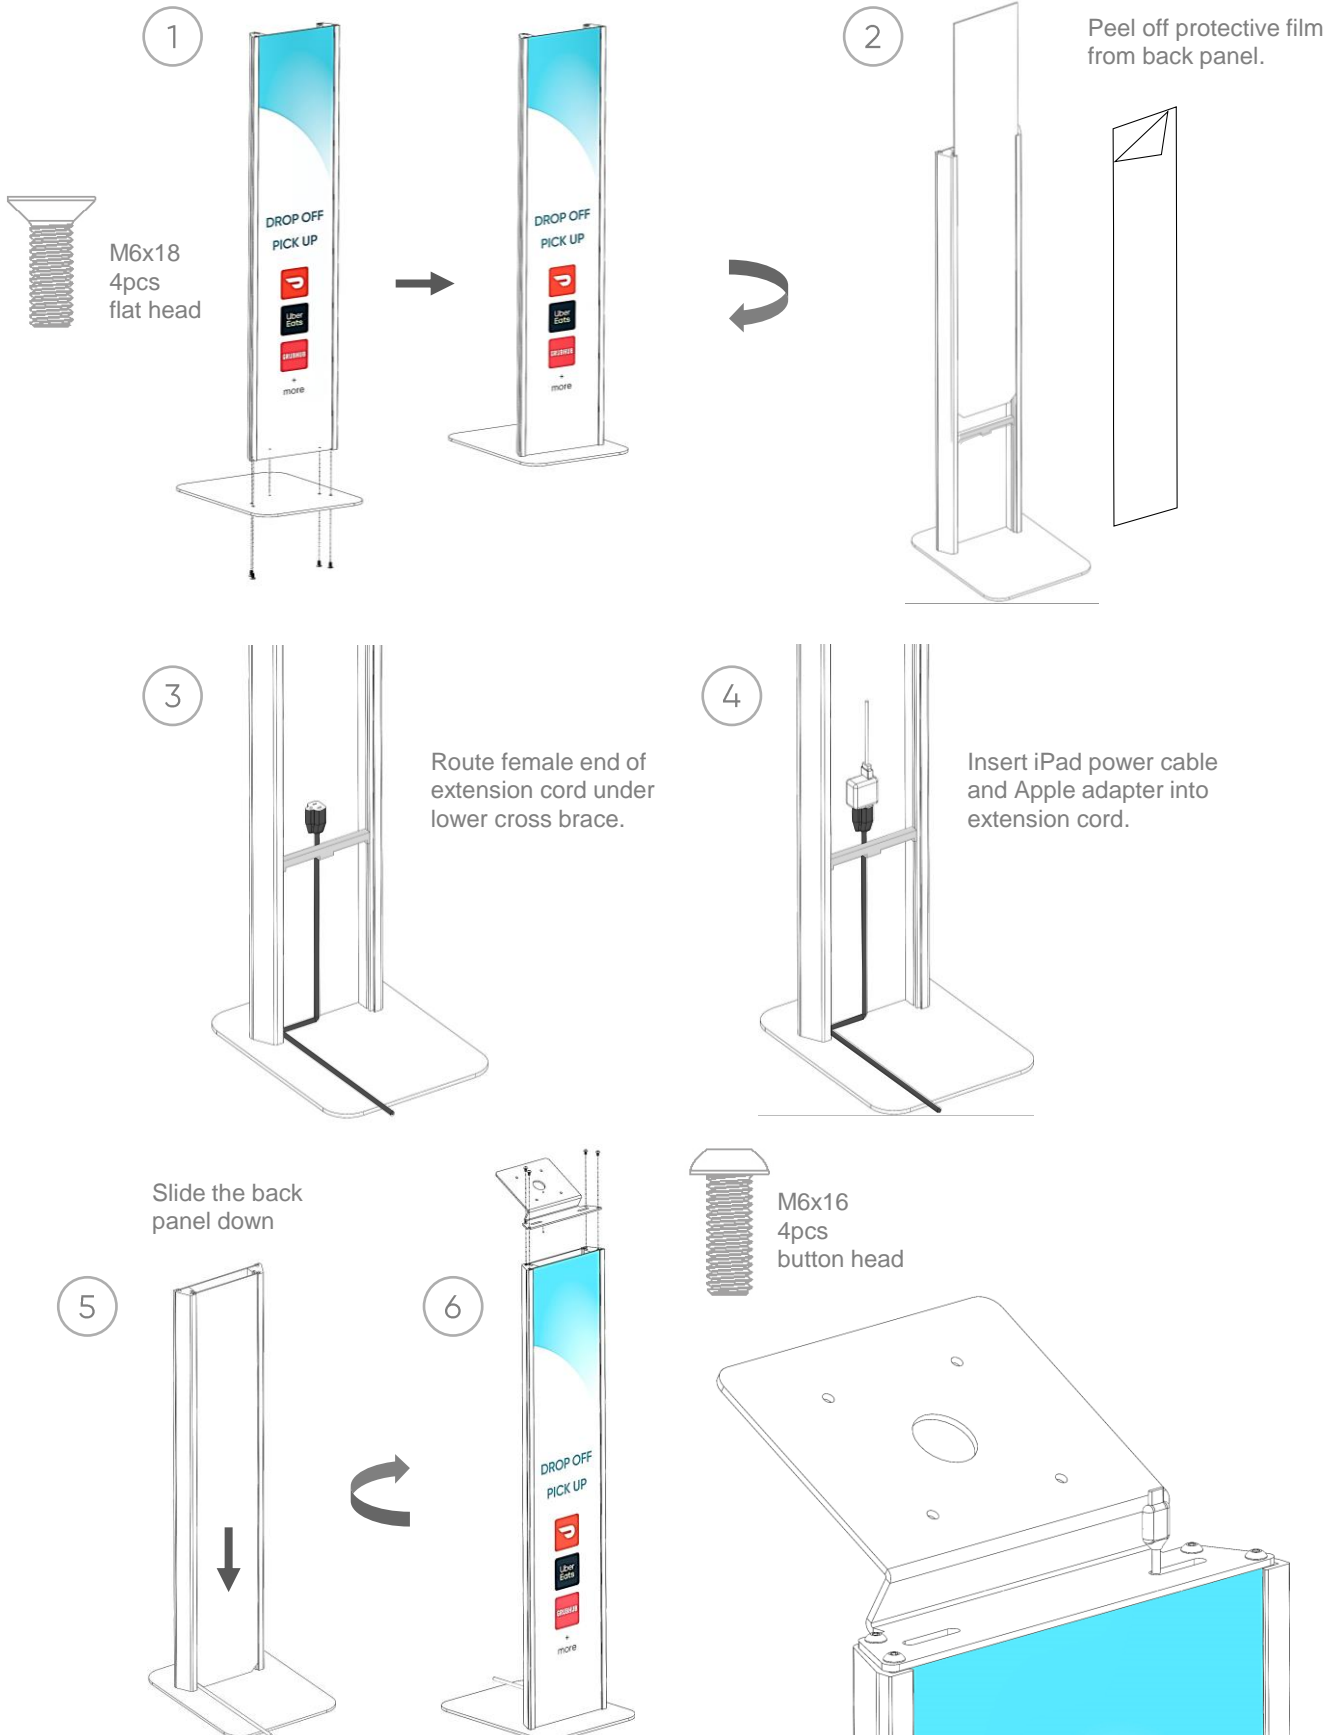

# Assembly Instructions

## Tablet Stand

7

M5x12  
4pcs  
button head

Nut 4pcs

Washers 4pcs

8

9

10