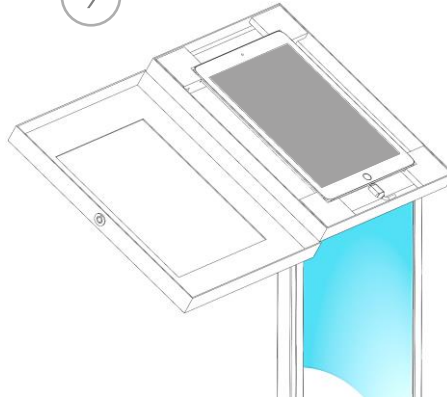

## Tablet Stand

7

M5x12  
4pcs  
button head

Nut 4pcs

Washers 4pcs

8

9

10