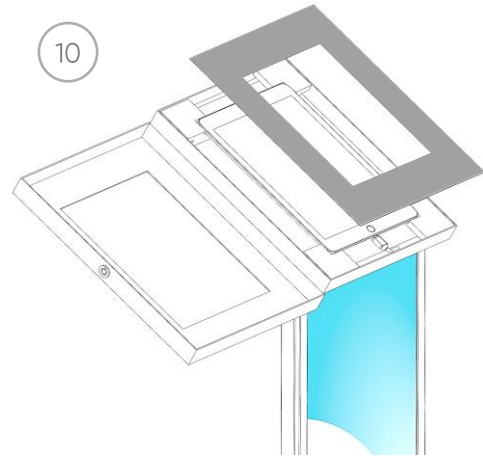

## Tablet Stand

7

M5x12  
4pcs  
button head

Nut 4pcs

Washers 4pcs

8

9

10