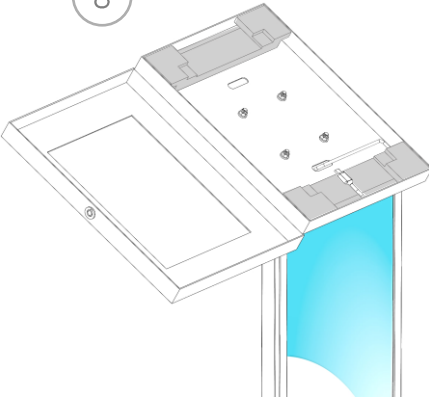

## Tablet Stand

7

M5x12  
4pcs  
button head

Nut 4pcs

Washers 4pcs

8

9

10