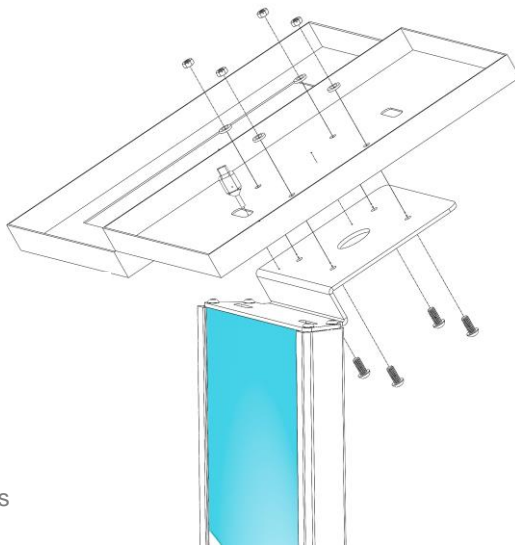

## Tablet Stand

7

M5x12  
4pcs  
button head

Nut 4pcs

Washers 4pcs

8

9

10